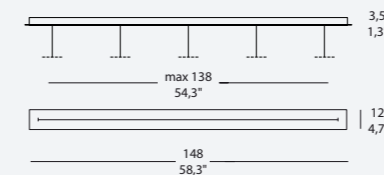

MEMORIA BI-5
BINARIO A 5 LUCI CON DRIVER 220/240V
5-LIGHT TRACK WITH DRIVER 220/240V

MEMORIA BI-5 DIM PD
BINARIO A 5 LUCI CON DRIVER DIMMERABILE
PUSH 220/240V
5-LIGHT TRACK WITH PUSH DIMMABLE DRIVER
220/240V
CE F IP20 EAC