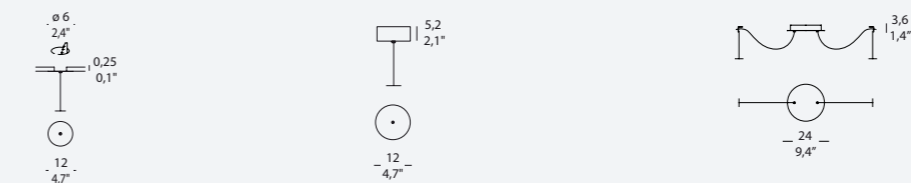

ROSONI/CANOPIES

MEMORIA IN-1
ROSONE A INCASSO A 1 LUCE
CON DRIVER 220/240V
1-LIGHT RECESSED CANOPY
WITH DRIVER 220/240V
CE F IP20 EAC

MEMORIA RO-1
ROSONE A 1 LUCE CON DRIVER 220/240V
1-LIGHT CANOPY WITH DRIVER 220/240V
CE F IP20 EAC

MEMORIA RO2
ROSONE A 2 LUCI CON DRIVER 220/240V
2-LIGHT CANOPY WITH DRIVER 220/240V
CE F IP20 EAC

MEMORIA BI-3
BINARIO A 3 LUCI CON DRIVER 220/240V
3-LIGHT TRACK WITH DRIVER 220/240V

MEMORIA BI-3 DIM PD
BINARIO A 3 LUCI CON DRIVER DIMMERABILE
PUSH 220/240V
3-LIGHT TRACK WITH PUSH DIMMABLE DRIVER
220/240V
CE F IP20 EAC