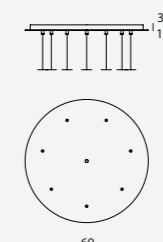

MEMORIA RO7
ROSONE A 7 LUCI CON DRIVER 220/240V
7-LIGHT CANOPY WITH DRIVER 220/240V

MEMORIA RO7 DIM PD
ROSONE A 7 LUCI CON DRIVER DIMMERABILE
PUSH 220/240V
7-LIGHT CANOPY WITH PUSH DIMMABLE
DRIVER 220/240V
CE F IP20 EAC

SU RICHIESTA È POSSIBILE AVERE ANCHE DRIVER DIMMERABILE 1/10V
1/10V DIMMABLE DRIVER CAN BE SUPPLIED BY REQUEST