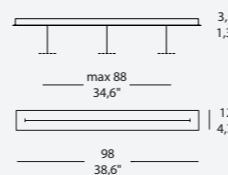

MEMORIA BI-3
BINARIO A 3 LUCI CON DRIVER 220/240V
3-LIGHT TRACK WITH DRIVER 220/240V

MEMORIA BI-3 DIM PD
BINARIO A 3 LUCI CON DRIVER DIMMERABILE
PUSH 220/240V
3-LIGHT TRACK WITH PUSH DIMMABLE DRIVER
220/240V
CE F IP20 EAC